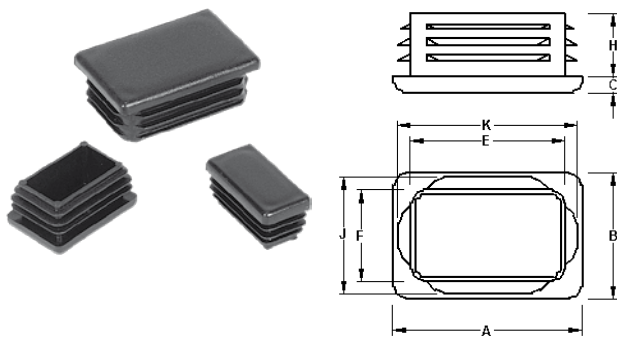

NR ART	17.901.01	17.901.02	17.902.01
H x L (mm)	400	670	790

muovitulpat putkille

NR ART	□ A x B (mm)	Gr. pr (mm)	H (mm)	E (mm)	F (mm)
17.015	□ 15 x 15	1,0 - 2,0	11,5	10,0	14,5
17.016	□ 16 x 16	1,0 - 2,0	11,0	10,8	14,8
17.020	□ 20 x 20	1,0 - 2,5	14,0	12,9	18,6
17.025	□ 25 x 25	1,0 - 2,5	15,0	18,0	23,2
17.030	□ 30 x 30	1,0 - 2,5	15,0	23,0	28,2
17.035	□ 35 x 35	1,0 - 2,5	15,0	27,4	33,7
17.040	□ 40 x 40	1,2 - 3,0	18,0	33,1	38,4
17.050	□ 50 x 50	1,5 - 3,0	18,0	43,7	48,0
17.060	□ 60 x 60	1,5 - 3,0	18,0	53,0	58,3
17.070	□ 70 x 70	1,5 - 4,0	18,5	60,8	67,3
17.080	□ 80 x 80	1,5 - 5,0	22,0	66,8	77,4
17.100	□ 100 x 100	2,0 - 5,0	23,0	86,0	96,0
17.120	□ 120 x 120	3,0 - 6,5	25,0	109,0	116,0