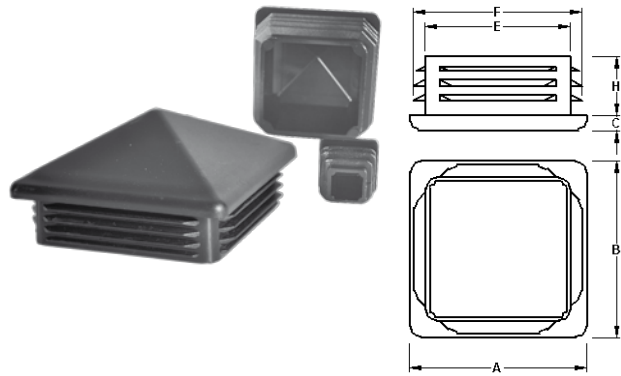

NR ART	□ A x B (mm)	Gr. pr (mm)	H (mm)	E (mm)	F (mm)
17.615	□ 15 x 15	1,0 - 2,0	12,0	10,0	13,4
17.620	□ 20 x 20	1,0 - 2,5	14,0	12,9	18,6
17.625	□ 25 x 25	1,0 - 2,5	14,0	20,0	24,2
17.630	□ 30 x 30	1,0 - 2,5	15,0	23,0	28,2
17.640	□ 40 x 40	1,5 - 3,0	17,0	31,0	37,4
17.650	□ 50 x 50	1,5 - 3,0	19,7	40,4	47,0
17.660	□ 60 x 60	1,5 - 3,0	18,0	52,7	58,4
17.680	□ 80 x 80	2,0 - 5,0	22,0	67,2	77,4
17.700	□ 100 x 100	2,0 - 5,0	23,0	86,3	96,5