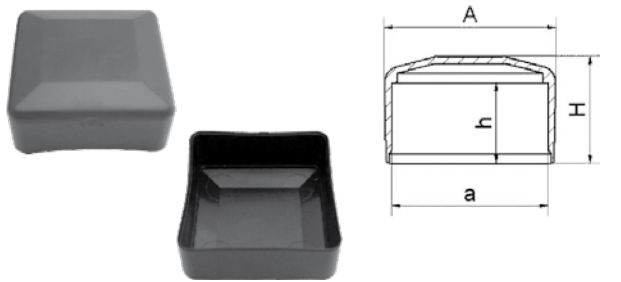

NR ART	a (mm)	A (mm)	H (mm)	h (mm)
17.1015	□ 15	18,7	21,0	16,0
17.1018	□ 18	21,6	21,9	17,0
17.1020	□ 20	24,0	24,0	19,0
17.1030	□ 30	33,7	29,3	23,8
17.1040	□ 40	45,5	32,0	21,0
17.1050	□ 50	54,0	27,0	21,0
17.1060	□ 60	65,0	31,0	21,0
17.1070	□ 70	77,0	35,0	25,0
17.1080	□ 80	87,0	36,0	26,0
17.1100	□ 100	103,0	31,0	21,0